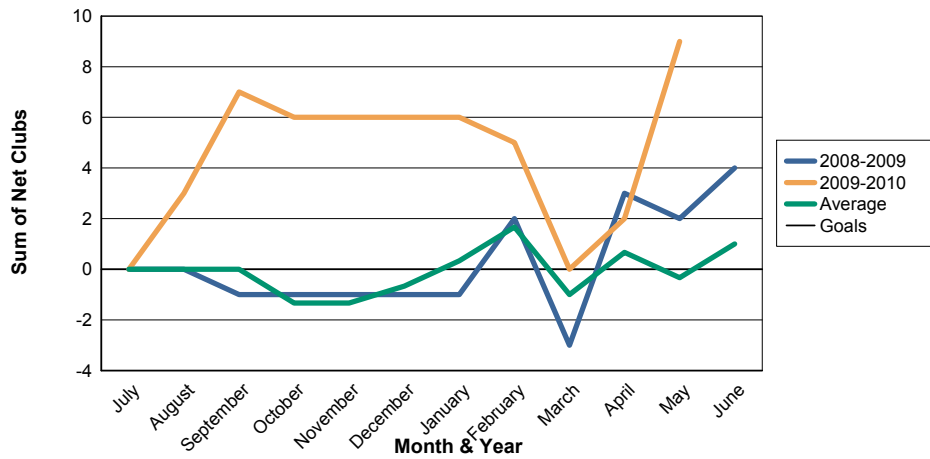

Sum of Net Clubs/ Month & Year

For District 323E1