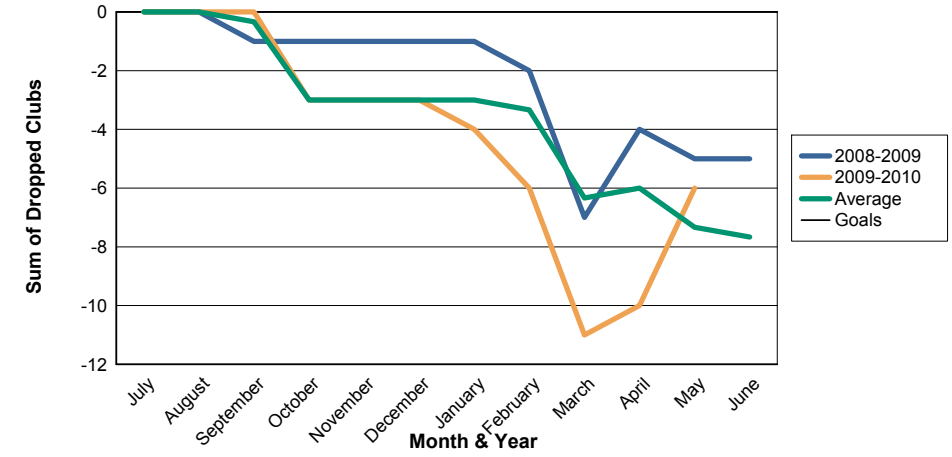

3 Year Comparisons for GMT Constitutional Area 6

By GMT District

As of May 2010

Sum of New Clubs/ Month & Year

For District 323E1

Sum of Dropped Clubs/ Month & Year

For District 323E1

Sum of Net Clubs/ Month & Year