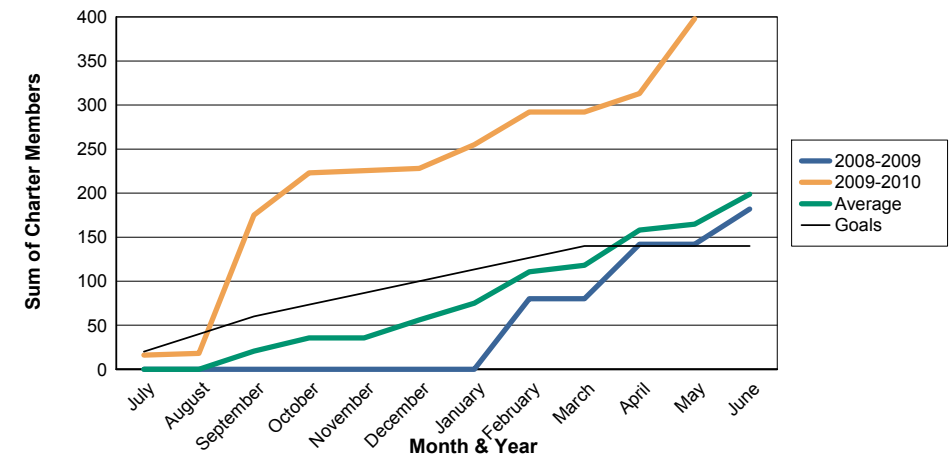

Sum of Charter Members/ Month & Year

For District 323E1