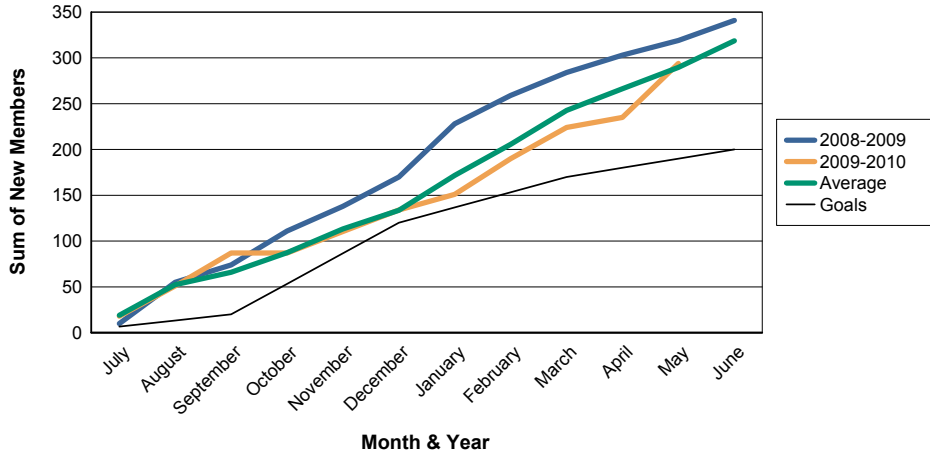

For District 323E1

Sum of Charter Members/ Month & Year

For District 323E1

3 Year Comparisons for GMT Constitutional Area 6

By GMT District

As of May 2010

Sum of New Members/ Month & Year

For District 323E1