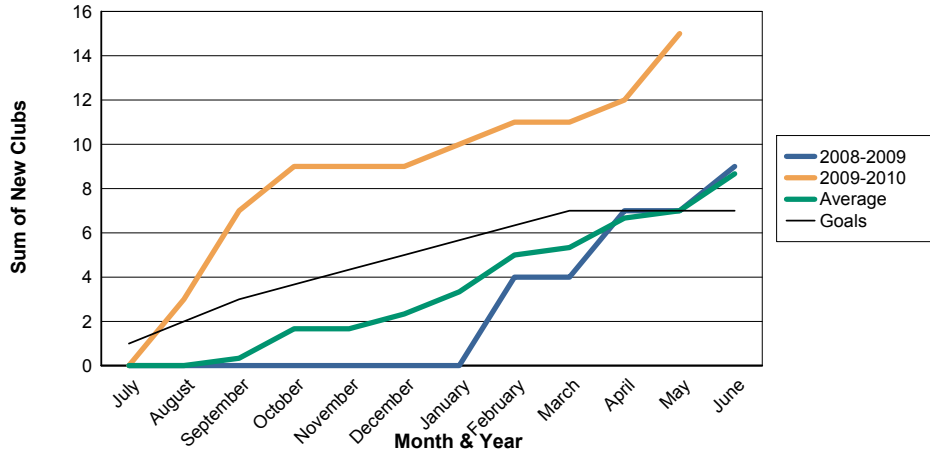

3 Year Comparisons for GMT Constitutional Area 6

By GMT District

As of May 2010

Sum of New Clubs/ Month & Year

For District 323E1

Sum of Dropped Clubs/ Month & Year

For District 323E1

Sum of Net Clubs/ Month & Year