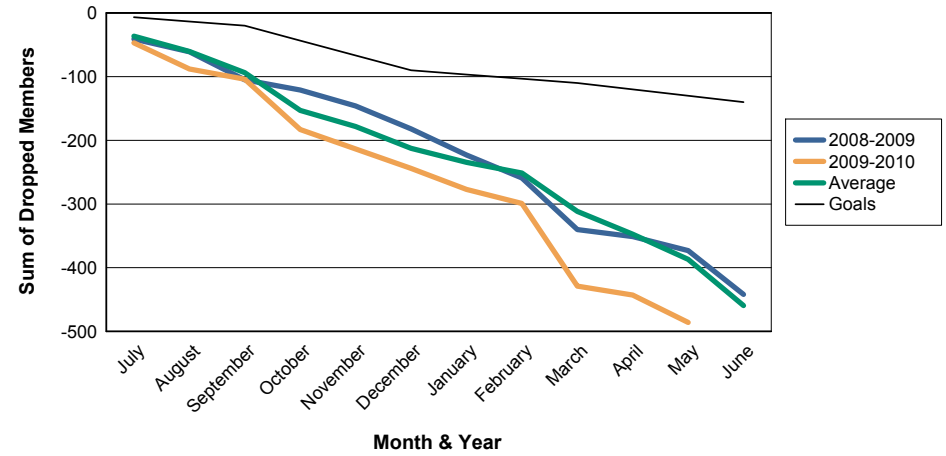

Sum of Dropped Members/ Month & Year

For District 323E1